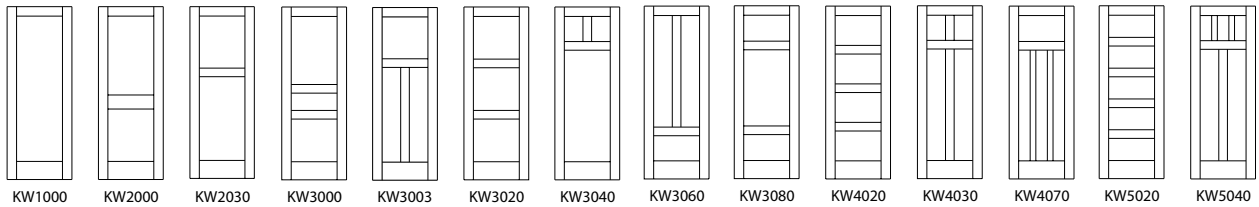

KW2030, D13-403, Signature Prime™ Poplar with MDF Panel

Unlike the ornate mouldings and doors that characterized the Victorian era, classical Craftsman style interiors feature more simplistic designs.

PANEL DOORS