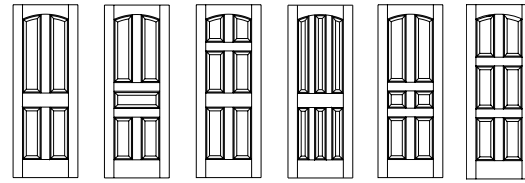

KV2500, B11-241-Vee Groove, Cherry

PANEL DOORS

KV2000 KP2000 KV2100 KP2100 KW2120 KW2220 KW3102 KW3130 KW3190 KW3230 KW3290

KW4100 KW5100 KW6100 KW6120 KW6130 KW6140

LITED DOORS

G08100 G08111 G09100 G10100 G10110 G12100 G12110 G15100 G15110

ARCH TOP DOORS

KV2500 KP2500 KW2520 KW3502 KW3530 KW3590 KW4500 KW5500 KW6500 KW6520 KW6530

G08500 G08511 G09500 G10500 G10510 G12500 G12510 G15500 G15510

HALF ROUND TOP DOORS

KV2600 KP2600 KW2600 KW3290 KW3630 KW3690 KW6620

KV Series – Features our 241 Vee Groove Panel

KP Series – Features our 1/2" tongue and vee planks (plank width varies based on door style)