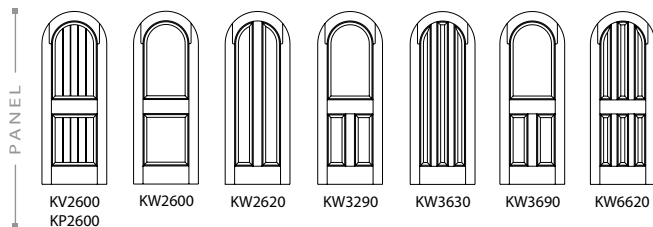

ARCH TOP DOORS

KV2500 KP2500 KW2520 KW3502 KW3530 KW3590 KW4500 KW5500 KW6500 KW6520 KW6530

G08500 G08511 G09500 G10500 G10510 G12500 G12510 G15500 G15510

HALF ROUND TOP DOORS

KV2600 KP2600 KW2600 KW3290 KW3630 KW3690 KW6620

KV Series – Features our 241 Vee Groove Panel

KP Series – Features our 1/2" tongue and vee planks (plank width varies based on door style)