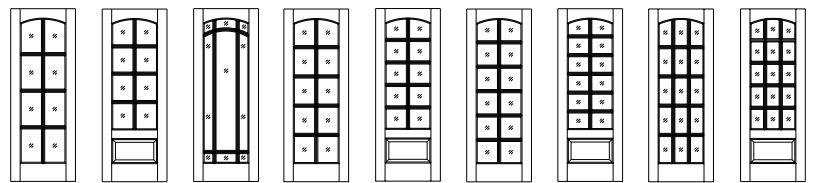

KV2500, B11-241-Vee Groove, Cherry

PANEL DOORS

KV2000 KP2000 KV2100 KP2100 KW2120 KW2220 KW3102 KW3130 KW3190 KW3230 KW3290

KW4100 KW5100 KW6100 KW6120 KW6130 KW6140

LITED DOORS

G08100 G08111 G09100 G10100 G10110 G12100 G12110 G15100 G15110

ARCH TOP DOORS

KV2500 KP2500 KW2520 KW3502 KW3530 KW3590 KW4500 KW5500 KW6500 KW6520 KW6530

G08500 G08511 G09500 G10500 G10510 G12500 G12510 G15500 G15510

HALF ROUND TOP DOORS

KV2600 KP2600 KW2600 KW3290 KW3630 KW3690 KW6620

KV Series – Features our 241 Vee Groove Panel

KP Series – Features our 1/2" tongue and vee planks (plank width varies based on door style)