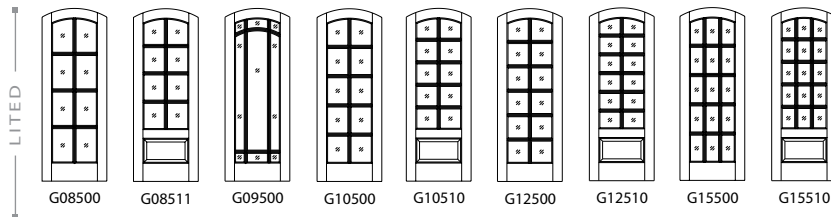

KV2500, B11-241-Vee Groove, Cherry

PANEL DOORS

KV2000 KP2000 KV2100 KP2100 KW2120 KW2220 KW3102 KW3130 KW3190 KW3230 KW3290

KW4100 KW5100 KW6100 KW6120 KW6130 KW6140

LITED DOORS

G08100 G08111 G09100 G10100 G10110 G12100 G12110 G15100 G15110

ARCH TOP DOORS

KV2500 KP2500 KW2520 KW3502 KW3530 KW3590 KW4500 KW5500 KW6500 KW6520 KW6530

G08500 G08511 G09500 G10500 G10510 G12500 G12510 G15500 G15510

HALF ROUND TOP DOORS

KV2600 KP2600 KW2600 KW3290 KW3630 KW3690 KW6620

KV Series – Features our 241 Vee Groove Panel

KP Series – Features our 1/2" tongue and vee planks (plank width varies based on door style)