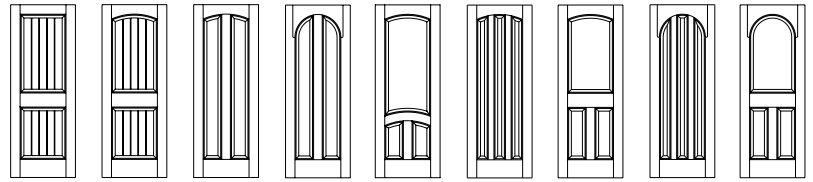

KV2500, B11-241-Vee Groove, Cherry

PANEL DOORS

KV2000 KP2000 KV2100 KP2100 KW2120 KW2220 KW3102 KW3130 KW3190 KW3230 KW3290

KW4100 KW5100 KW6100 KW6120 KW6130 KW6140

LITED DOORS

G08100 G08111 G09100 G10100 G10110 G12100 G12110 G15100 G15110

ARCH TOP DOORS

KV2500 KP2500 KW2520 KW3502 KW3530 KW3590 KW4500 KW5500 KW6500 KW6520 KW6530

G08500 G08511 G09500 G10500 G10510 G12500 G12510 G15500 G15510

HALF ROUND TOP DOORS

KV2600 KP2600 KW2600 KW3290 KW3630 KW3690 KW6620

KV Series – Features our 241 Vee Groove Panel

KP Series – Features our 1/2" tongue and vee planks (plank width varies based on door style)