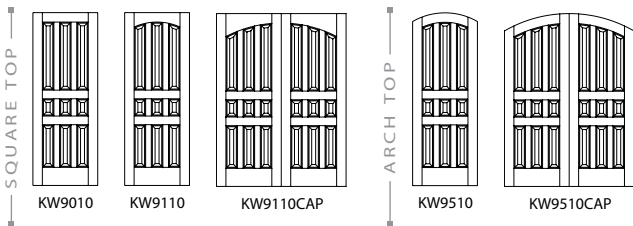

6 - PANEL

7 - PANEL

8 - PANEL

9 - PANEL

KW8000, D23-403, White Oak