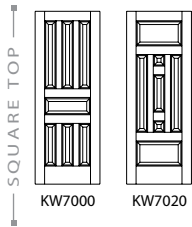

6 - PANEL

7 - PANEL

8 - PANEL

9 - PANEL

KW8000, D23-403, White Oak