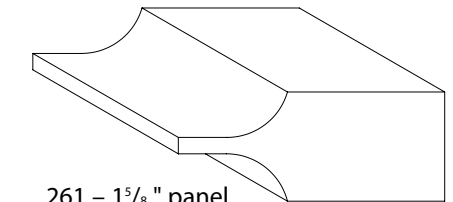

## 1 3/4" DOORS - PANEL RAIL COMBINATIONS - 1/4" GROOVE

Images are shown at 35% of size.

A21

131 - 3/4" panel

341 - 1" panel

B21

631 - 3/4" panel

541 - 1" panel

D21

241 - 1" panel

641 - 1" panel

E21

241 Vee Groove - 1" panel  
1/8" w. x 1/4" d. vee groove

261 - 1 5/8" panel

F21

561 - 1 5/8" panel