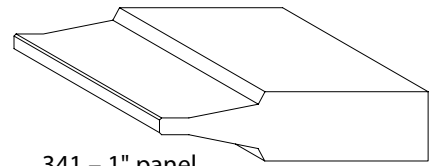

## 1 3/4" DOORS - PANEL RAIL COMBINATIONS - 1/4" GROOVE

Images are shown at 35% of size.

A21

131 - 3/4" panel

341 - 1" panel

B21

631 - 3/4" panel

541 - 1" panel

D21

241 - 1" panel

641 - 1" panel

E21

241 Vee Groove - 1" panel  
1/8" w. x 1/4" d. vee groove

261 - 1 5/8" panel

F21

561 - 1 5/8" panel