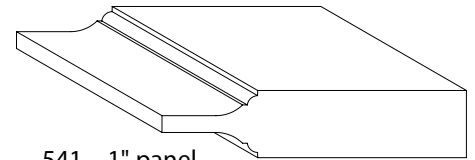

## 1 3/4" DOORS - PANEL RAIL COMBINATIONS - 1/4" GROOVE

Images are shown at 35% of size.

A21

131 - 3/4" panel

341 - 1" panel

B21

631 - 3/4" panel

541 - 1" panel

D21

241 - 1" panel

641 - 1" panel

E21

241 Vee Groove - 1" panel  
1/8" w. x 1/4" d. vee groove

261 - 1 5/8" panel

F21

561 - 1 5/8" panel