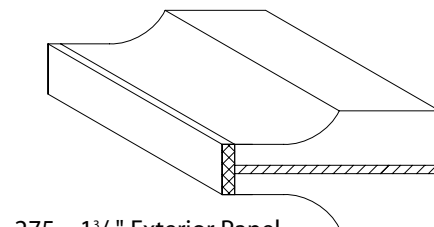

275 - 1 3/4" Exterior Panel

← PVC moisture barrier