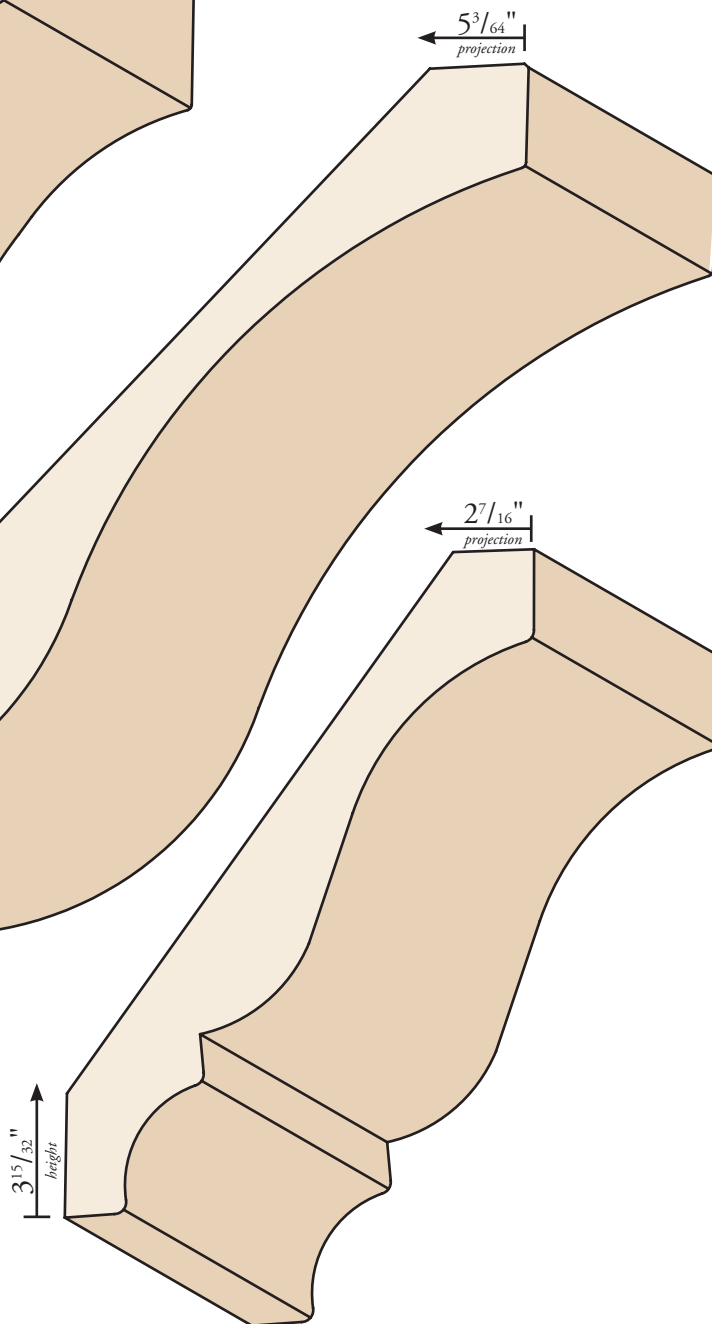

PRIMED FIBERBOARD CROWNS

Degree shown on crown mouldings = spring angle

15M104-B-CR
15mm x 3 1/4"
(34.5°)

15M168-B-CR
15mm x 5 1/4"
(34.5°)

18M232-RB-BCR
18mm x 7 1/4"
(45°)

15M136-B-CR
15mm x 4 1/4"
(34.5°)