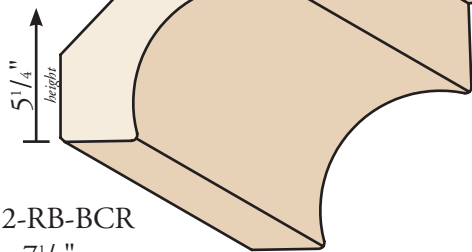

PRIMED FIBERBOARD CROWNS

Degree shown on crown mouldings = spring angle

15M104-B-CR
15mm x 3 1/4"
(34.5°)

15M168-B-CR
15mm x 5 1/4"
(34.5°)

18M232-RB-BCR
18mm x 7 1/4"
(45°)

15M136-B-CR
15mm x 4 1/4"
(34.5°)