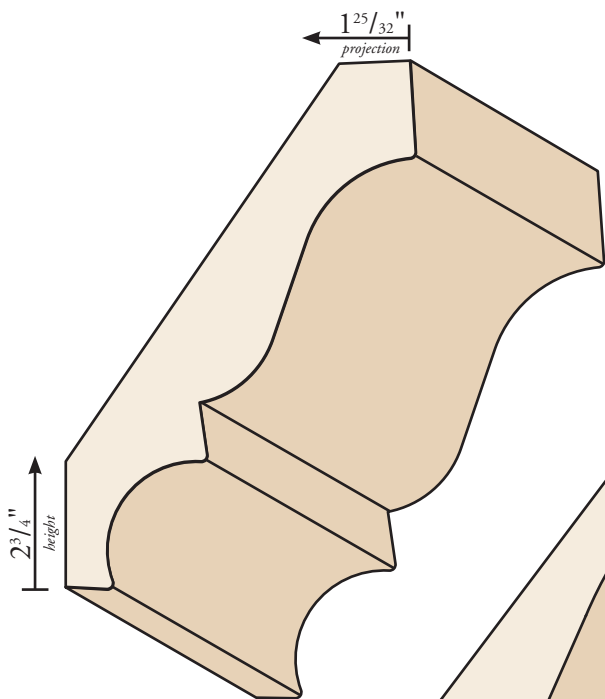

PRIMED FIBERBOARD CROWNS

Degree shown on crown mouldings = spring angle

15M104-B-CR
15mm x 3 1/4"
(34.5°)

15M168-B-CR
15mm x 5 1/4"
(34.5°)

18M232-RB-BCR
18mm x 7 1/4"
(45°)

15M136-B-CR
15mm x 4 1/4"
(34.5°)