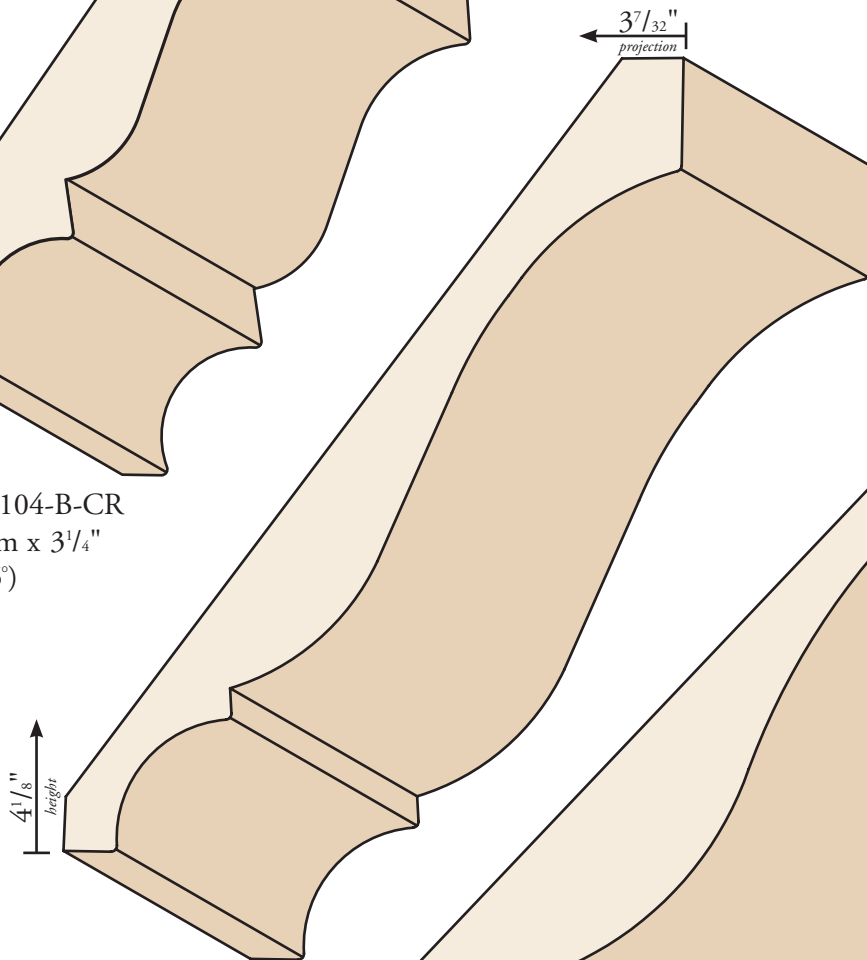

PRIMED FIBERBOARD CROWNS

Degree shown on crown mouldings = spring angle

15M104-B-CR
15mm x 3 1/4"
(34.5°)

15M168-B-CR
15mm x 5 1/4"
(34.5°)

18M232-RB-BCR
18mm x 7 1/4"
(45°)

15M136-B-CR
15mm x 4 1/4"
(34.5°)