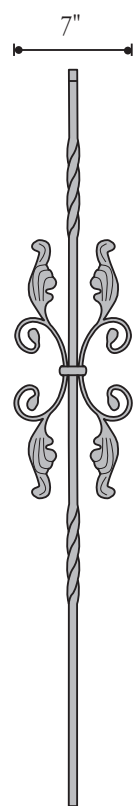

LITE IRON BALUSTERS

K-9008TB-44"
1/2"

K-9009TB-44"
1/2"

K-9055SS-44"
1/2"

K-9057SS-44"
1/2"

K-9005TB-44"
1/2"

K-9045HF-44"
9/16"

K-9046HF-44"
9/16"

K-9047HF-44"
9/16"

K-9040HF-44"
9/16"

K-9041HF-44"
9/16"