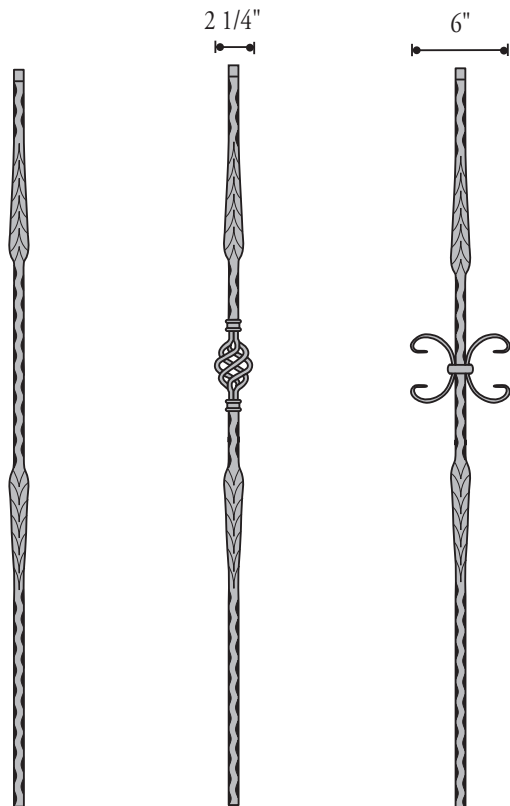

LITE IRON BALUSTERS

K-9016HG-44"
9/16"

K-9017HG-44"
9/16"

K-9018HG-44"
9/16"

K-9019HG-44"
9/16"

K-9020HE-44"
9/16"

K-9021HE-44"
9/16"

K-9022HE-44"
9/16"

K-9023HE-44"
9/16"

K-9024HE-44"
9/16"

ACCESSORIES

Base Shoe
K-9061BS - 1/2"
K-9061BS - 9/16"

Base Shoe w/Set Screw
K-9062BS - 1/2"
K-9062BS - 9/16"

Rake Shoe w/Set Screw
K-9063RS - 1/2"
K-9063RS - 9/16"

Adjustable Knuckle
K-9064AK - 1/2"
K-9064AK - 9/16"

Flat Square Shoe
K-9065FS - 1/2"
K-9065FS - 9/16"

Shoe w/Down Ears
K-9066DE - 1/2"
K-9066DE - 9/16"

Flat Round w/Insert
K-9067EF-FR
Universal

Flat Square w/Insert
K-9067EF-FS
Universal