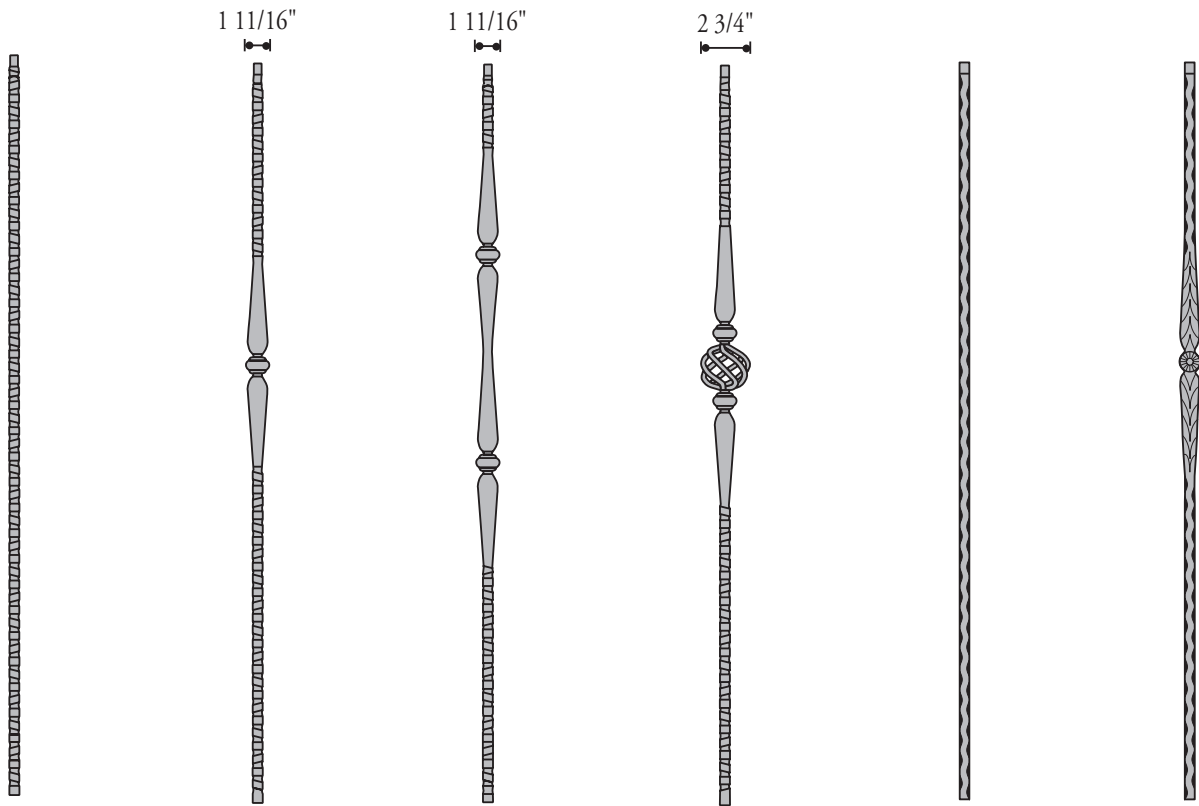

LITE IRON BALUSTERS

K-9016HG-44"
9/16"

K-9017HG-44"
9/16"

K-9018HG-44"
9/16"

K-9019HG-44"
9/16"

K-9020HE-44"
9/16"

K-9021HE-44"
9/16"

K-9022HE-44"
9/16"

K-9023HE-44"
9/16"

K-9024HE-44"
9/16"

ACCESSORIES

Base Shoe
K-9061BS - 1/2"
K-9061BS - 9/16"

Base Shoe w/Set Screw
K-9062BS - 1/2"
K-9062BS - 9/16"

Rake Shoe w/Set Screw
K-9063RS - 1/2"
K-9063RS - 9/16"

Adjustable Knuckle
K-9064AK - 1/2"
K-9064AK - 9/16"

Flat Square Shoe
K-9065FS - 1/2"
K-9065FS - 9/16"

Shoe w/Down Ears
K-9066DE - 1/2"
K-9066DE - 9/16"

Flat Round w/Insert
K-9067EF-FR
Universal

Flat Square w/Insert
K-9067EF-FS
Universal