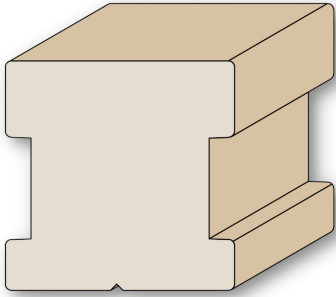

PFJ 20104-1R18-B
5/8" x 3-1/4" primed finger
joint poplar base

RFJ 3248-2RE116
1" X 1-1/2" finger joint
poplar stool

POP 3272-2RE116
1" X 2-1/4" poplar stool

NEW STOCK ADDITIONS!

AVAILABLE NOW!

K-6350-ST 2-1/4" X 2-1/4" Handrail
Stocked in Poplar & Red Oak

33168-34-2RE18-LTG 1-1/32" X 5-1/4" Landing Tread
Stocked in Poplar, Red Oak & White Oak

33168-12-2RE18-LTG 1-1/32" X 5-1/4" Landing Tread
Stocked in Poplar, Red Oak & White Oak

K-8071-2RE18 Tread Cap
Stocked in Poplar, Red Oak & White Oak